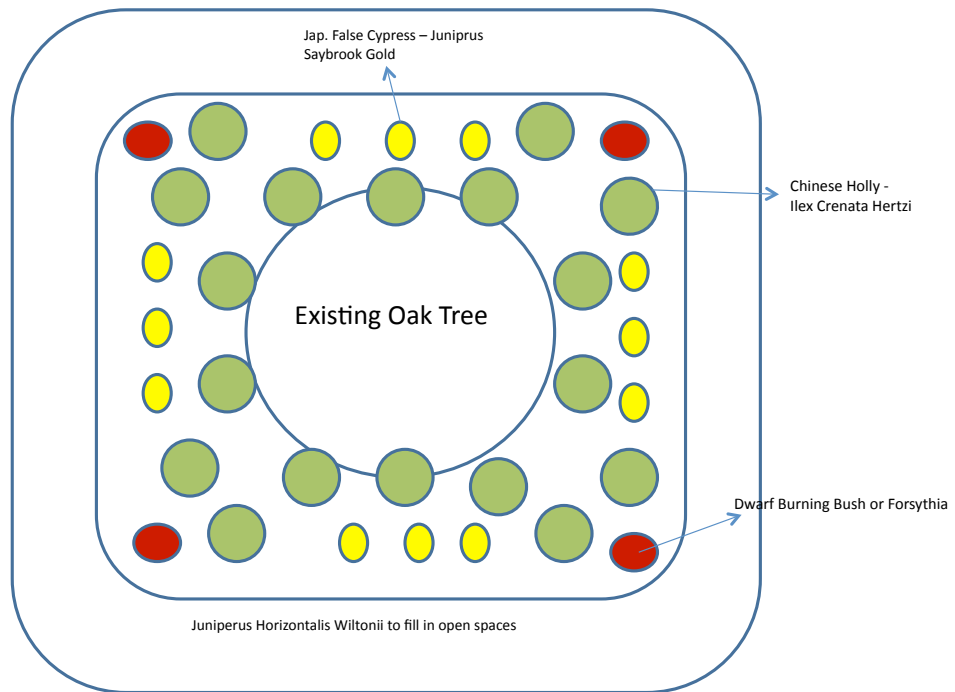

Governors Village Governors Park Grounds

Landscape Enhancement Project Britt and Benbury Cul-de-sacs and Basketball Court Area

This list provides common and scientific names and illustrates how the plants were organized in the landscape.

Britt Cul-de-sac Island		
Item Description	Quantity	Size
Chinese Holly – <u>Ilex Crenata Hertzii</u>	18	3 gal
Dwarf Burning Bush	4	3 gal
Japanese False Cypress – <u>Juniperus Saybrook Gold</u>	12	3 gal
Blue Rug Junipers – <u>Juniperus Horizontalis Wiltonii</u>	15	3 gal
Sedum X <u>Autum Joy</u> (perennial)	5	3 gal
<i>Britt Cul-de-sac Island Subtotal</i>		
Benbury Cul-de-sac Island		
Item Description	Quantity	Size
<u>Loropetalum Chinese Var. – Rubrum Ruby</u>	11	3 gal
Forsythia	4	3 gal
Dwarf Yaupon Holly – <u>Ilex Vomitoria Nana</u>	15	3 gal
Blue Rug Junipers – <u>Juniperus Horizontalis Wiltonii</u>	15	3 gal
<u>Rudbeckia – Blackeye Susan</u> (perennial)	7	1 gal
<i>Benbury Cul-de-sac Island Subtotal</i>		
Area next to the Basketball Court (BBC)		
Item Description	Quantity	Size
Wax Leaf <u>Ligustrum (Ligustrum Japonicum Recurvifolium)</u>	17	3 gal
Lynwood Gold <u>Forsythia (Forsythia x Intermeda)</u>	5	3 gal
Bar Harbor Juniper (<u>Juniperus Horizontalis</u>)	20	3 gal
Purple Fountain Grass <u>Pennisetum Setaceum Rubrum</u>	3	3 gal

Governors Village Governors Park Grounds

Landscape Enhancement Project Britt and Benbury Cul-de-sacs and Basketball Court Area

New Landscaping for Britt Island